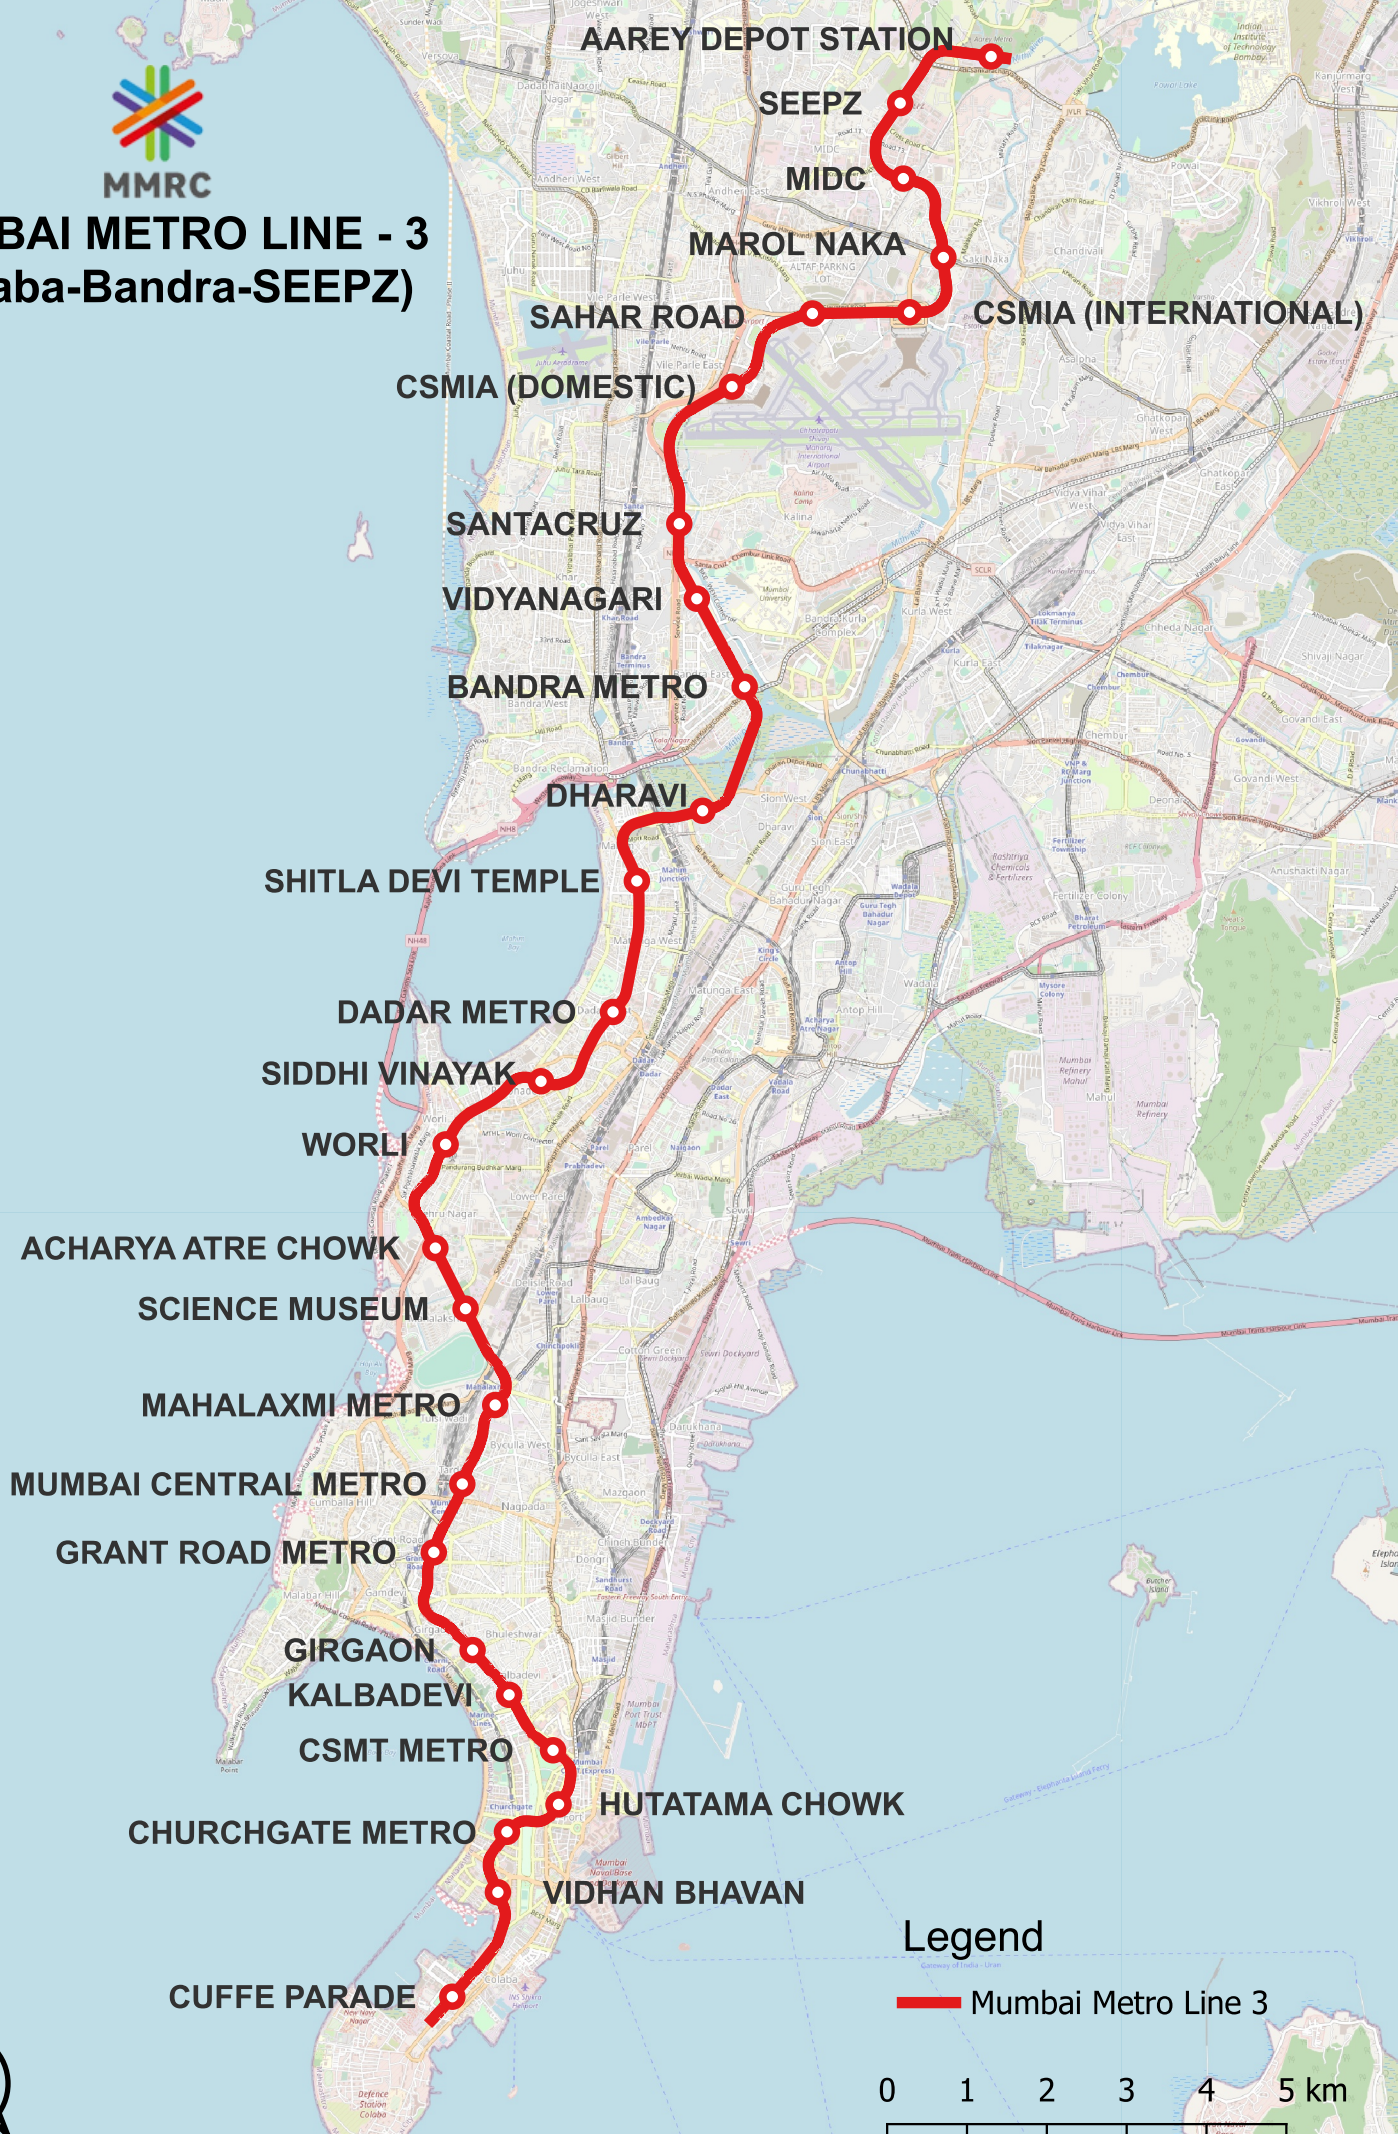

# MUMBAI METRO LINE - 3 (Colaba-Bandra-SEEPZ)

### Legend

 Mumbai Metro Line 3